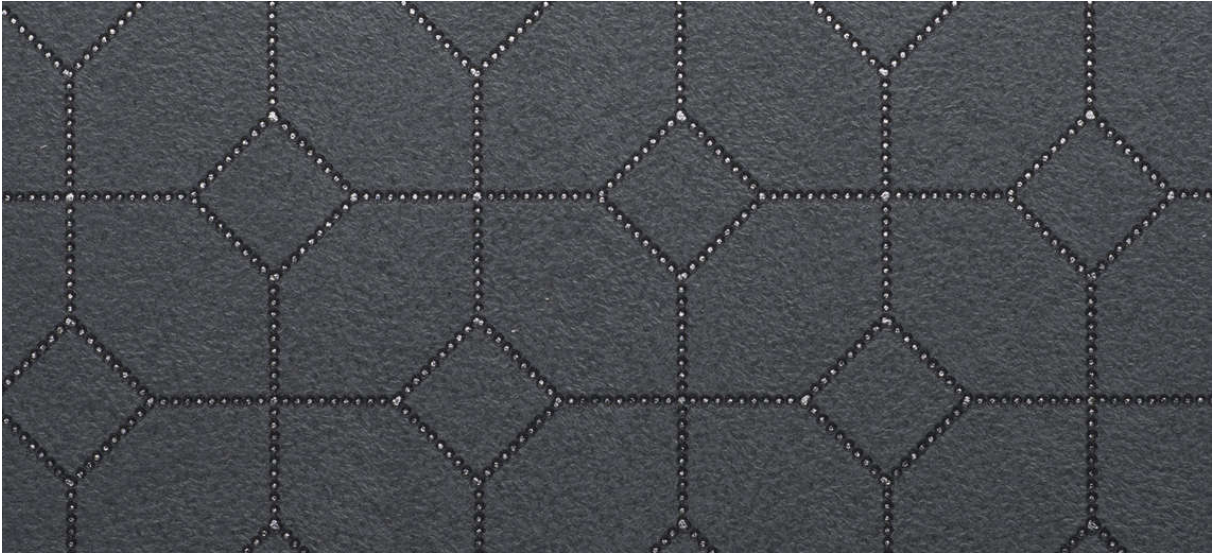

connect

2616.30 - 2616.34

collection
wallcovering
07
textile

description
graphic pattern on felt-like background

composition
100% polyester on a paper backing

width
± 137 cm, ± 54 inches

weight
± 372 gr/m², ± 16 oz/yd¹

pattern repeat
height: 6.2 cm, 2.4 inches
width: 6.2 cm, 2.4 inches

flame retardancy
EN 13501, C s2 d0
ASTM E84, A

connect

2616.30 - 2616.34

2616.33

2616.34

2616.30

2616.32