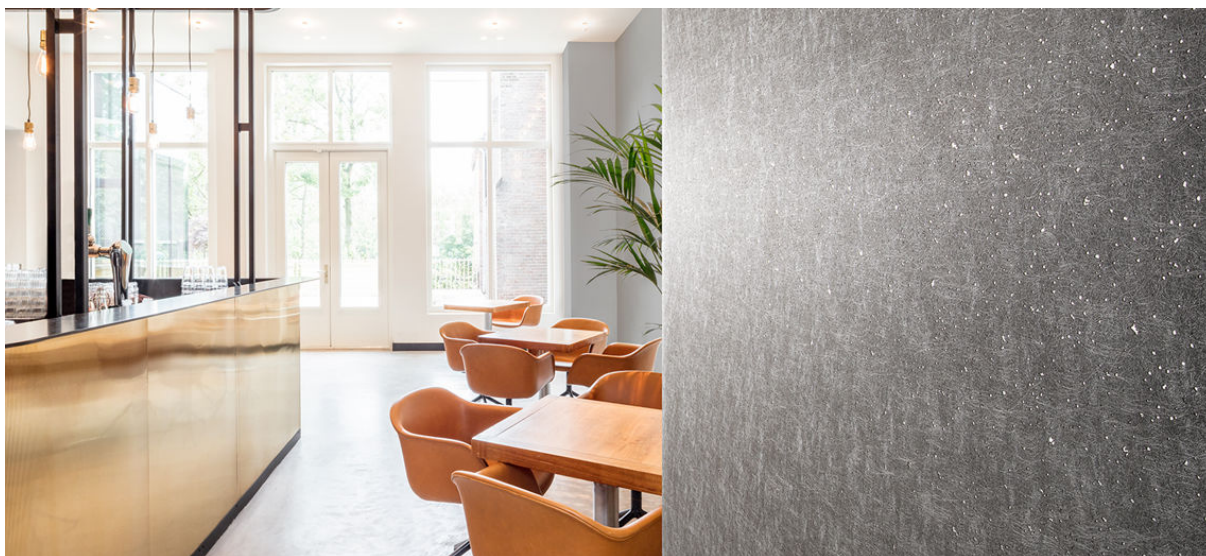

montado

2617.20 - 2617.29

collection
wallcovering
08
textile

description
all-over structure with subtle metallic effects

composition
60% woodpulp / 40% polyester on a paper backing

width
± 137 cm, ± 54 inches