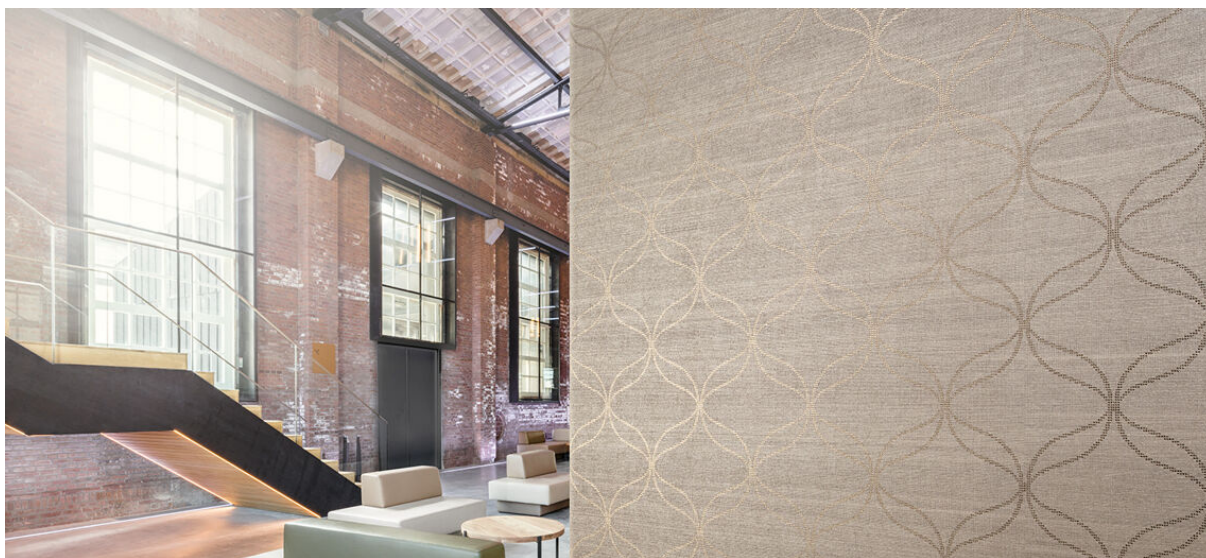

venetian

2617.30 - 2617.34

collection
wallcovering
textile

description
decorative, graphic pattern in metallic

composition
70% woodpulp / 30% polyester on a paper backing

width
± 137 cm, ± 54 inches

weight
± 321 gr/m², ± 14 oz/yd¹

pattern repeat
height: 25.6 cm, 10.1 inches
width: 23 cm, 9.1 inches

flame retardancy
EN 13501, B s1 d0
ASTM E84, A

colorfastness to light
ISO 105-B02, 6 (scale 1 - 8)

water vapor permeability
ISO 15106-3 / EN ISO 12572
Sd value ± 0,7 m