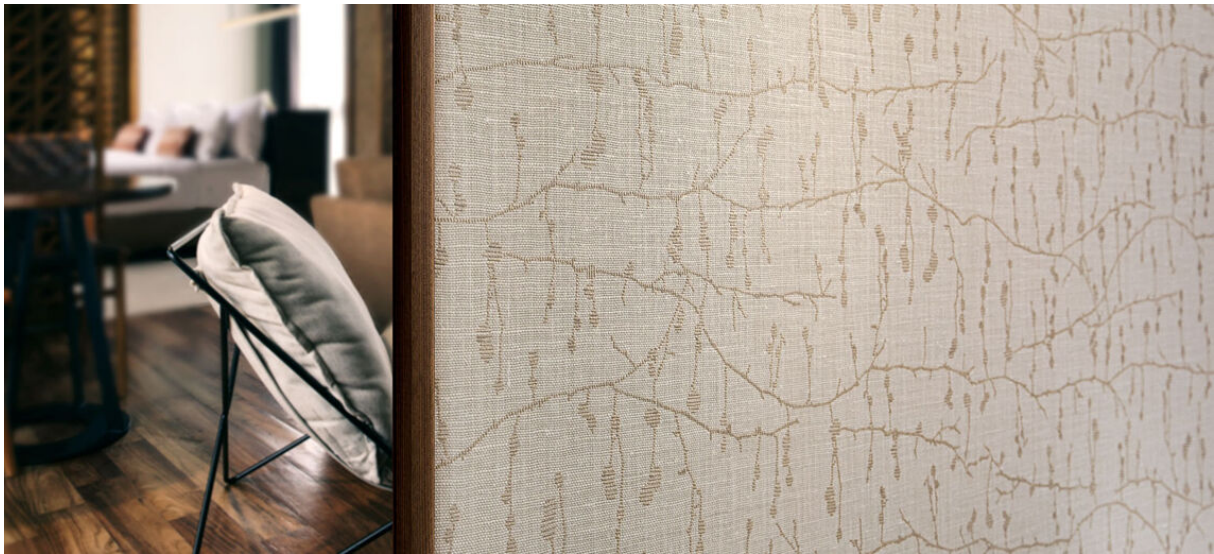

ivylin

2621.90 – 2621.94

collection
wallcovering
textile

description
organic horizontal leaf design in 3D metallic
print on linen surface

composition
100% linen on a paper backing

width
± 137 cm, ± 54 inches

weight
± 679 gr/m², ± 30 oz/yd¹

pattern repeat
height: 64 cm / 25.2 inches
width: 137 cm / 53.9 inches

flame retardancy
EN 13501, B s1 d0
ASTM E84, A

water vapor permeability
ISO 15106-3 / EN ISO 12572
Sd value <0,5 m