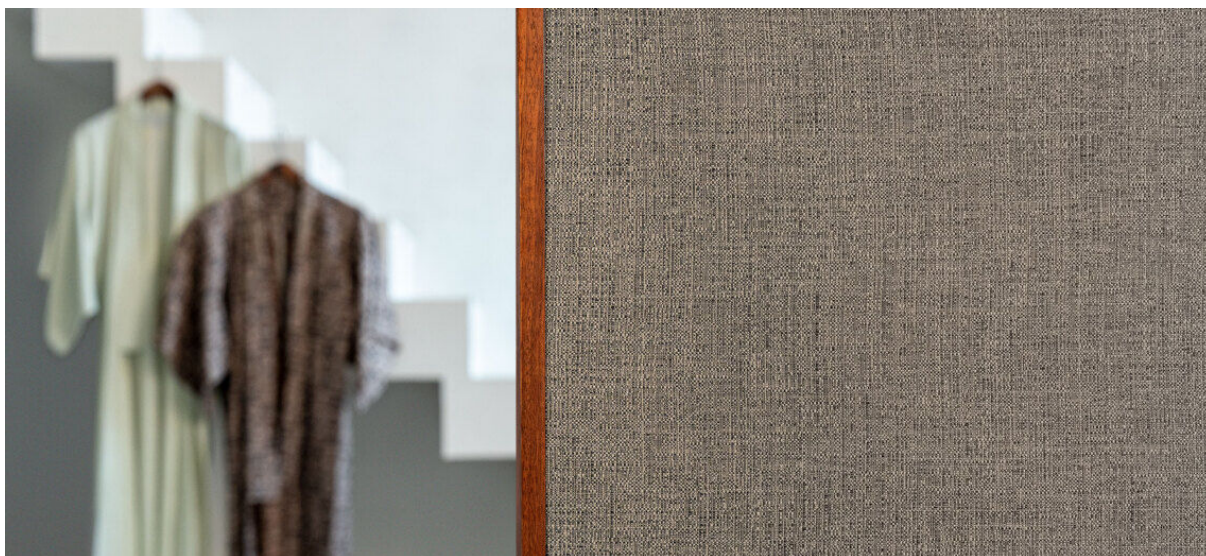

# ladon

2101.01 – 2101.09

collection  
**wallcovering  
textile**

description  
**linen-inspired woven polyester FR  
wallcovering with a non-directional,  
irregular and crafted structure in soft neutral  
tones**

composition  
**100% polyester FR on a non-woven backing**

width  
**± 134 cm, ± 53 inches**

weight  
**± 310 gr/m<sup>2</sup>, ± 13 oz/yd<sup>1</sup>**

flame retardancy  
**EN 13501, B s1 d0  
ASTM E84, class A**