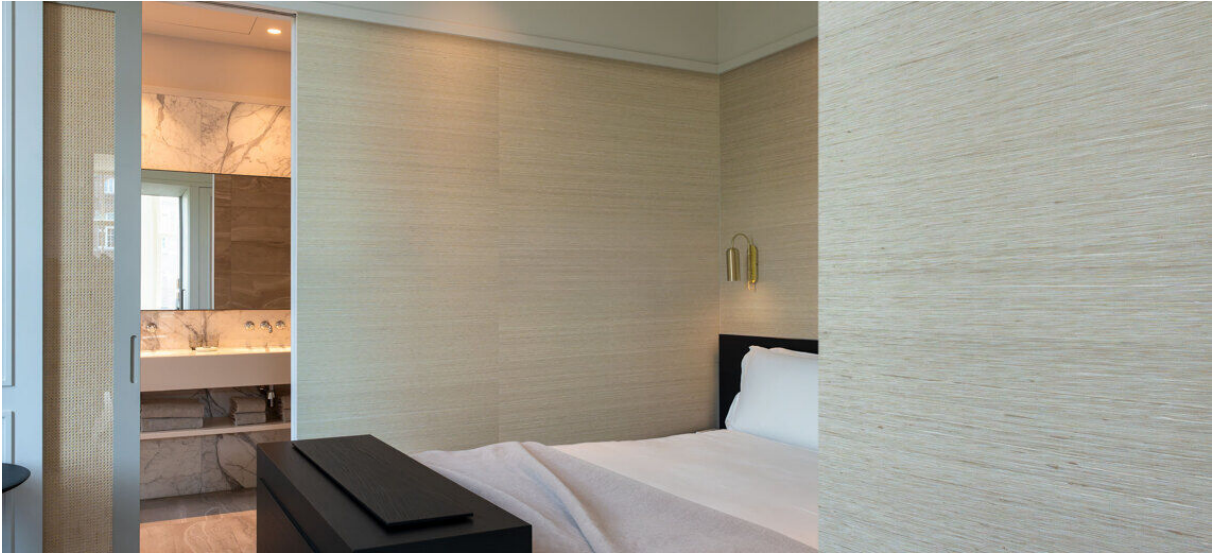

# sinkiang

2105.01 – 2105.09

collection  
**wallcovering**  
**textile**

description  
**100% rough silk wallcovering with a matte two-tonal irregular and handcrafted look by using a horizontal slub yarn**

composition  
**100% silk on a non-woven backing**

width  
**± 130 cm, ± 51 inches**

weight  
**± 230 gr/m<sup>2</sup>, ± 10 oz/yd<sup>1</sup>**

flame retardancy  
**EN 13501, B s1 d0**  
**IMO 2010 FTP part 2 – 5**  
**ASTM E84, class A**